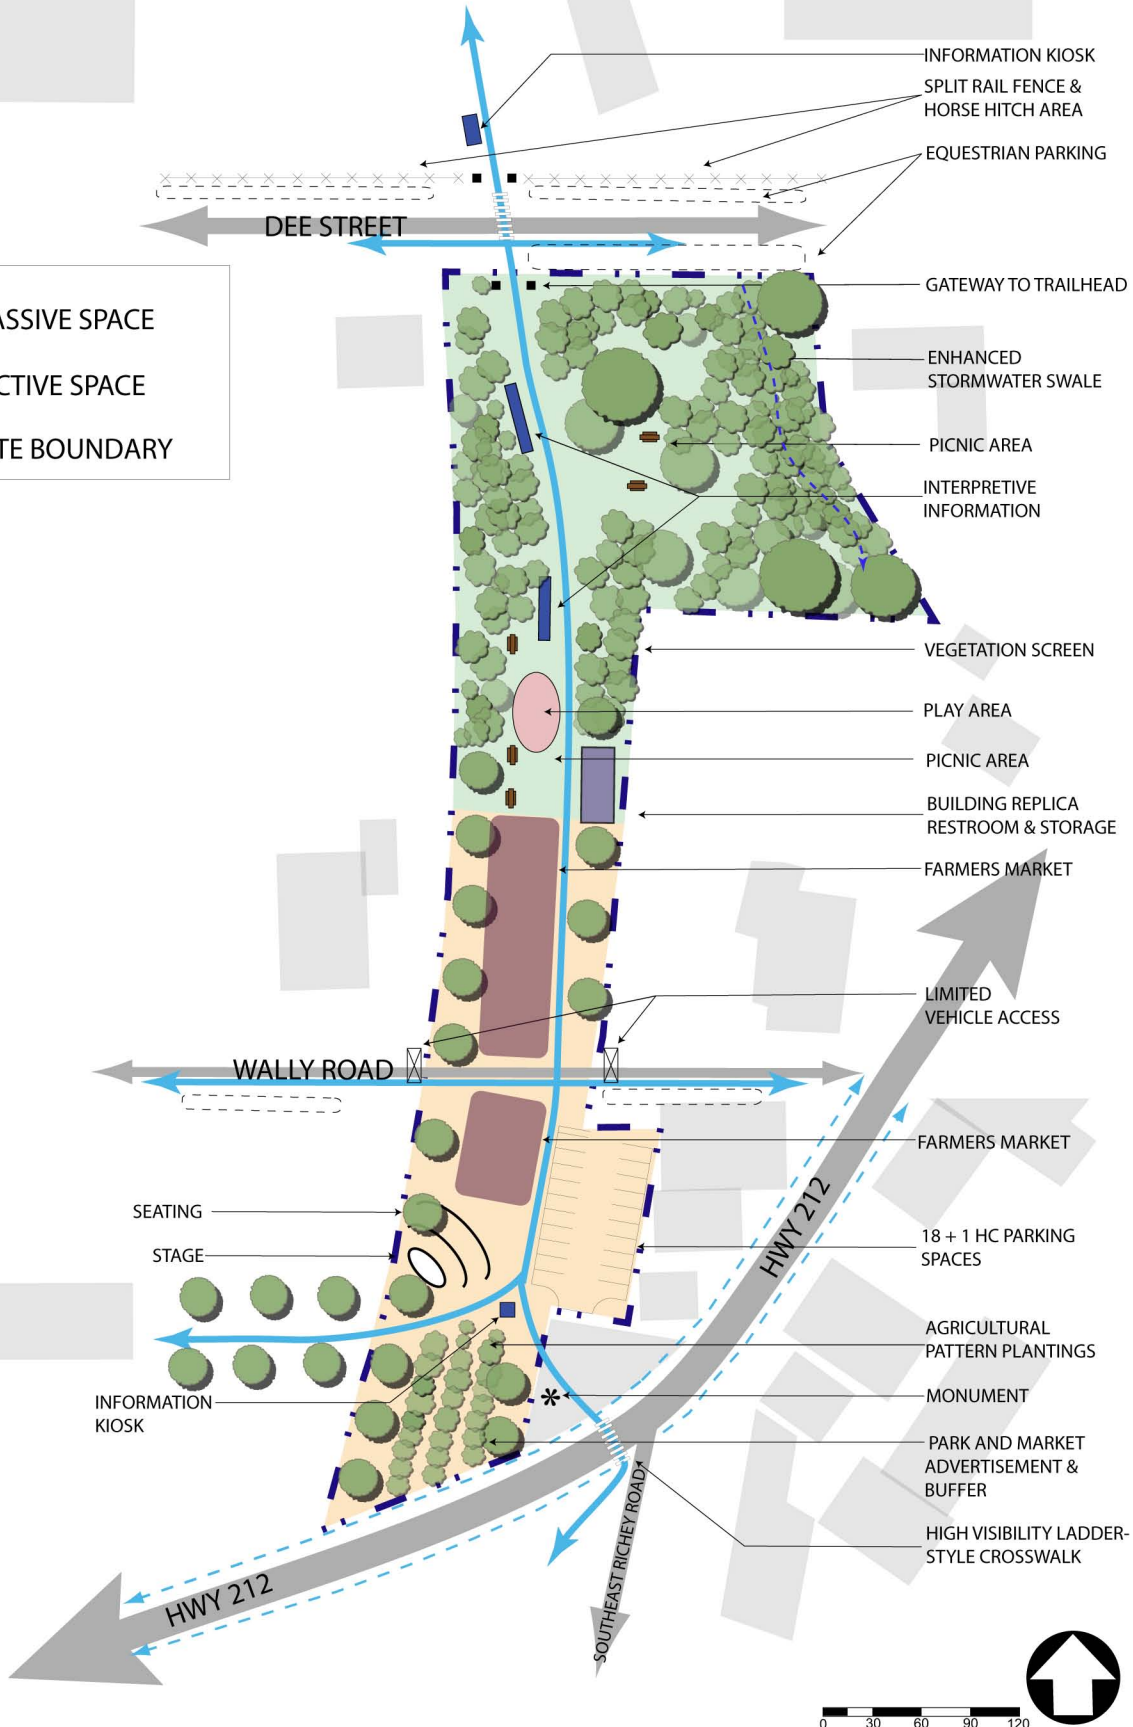

● PASSIVE SPACE
● ACTIVE SPACE
- - - SITE BOUNDARY

DESIGNED BY: GHKV
 DRAWN BY: MO
 7/9/2008

BORING STATION TRAILHEAD PARK CONCEPT B